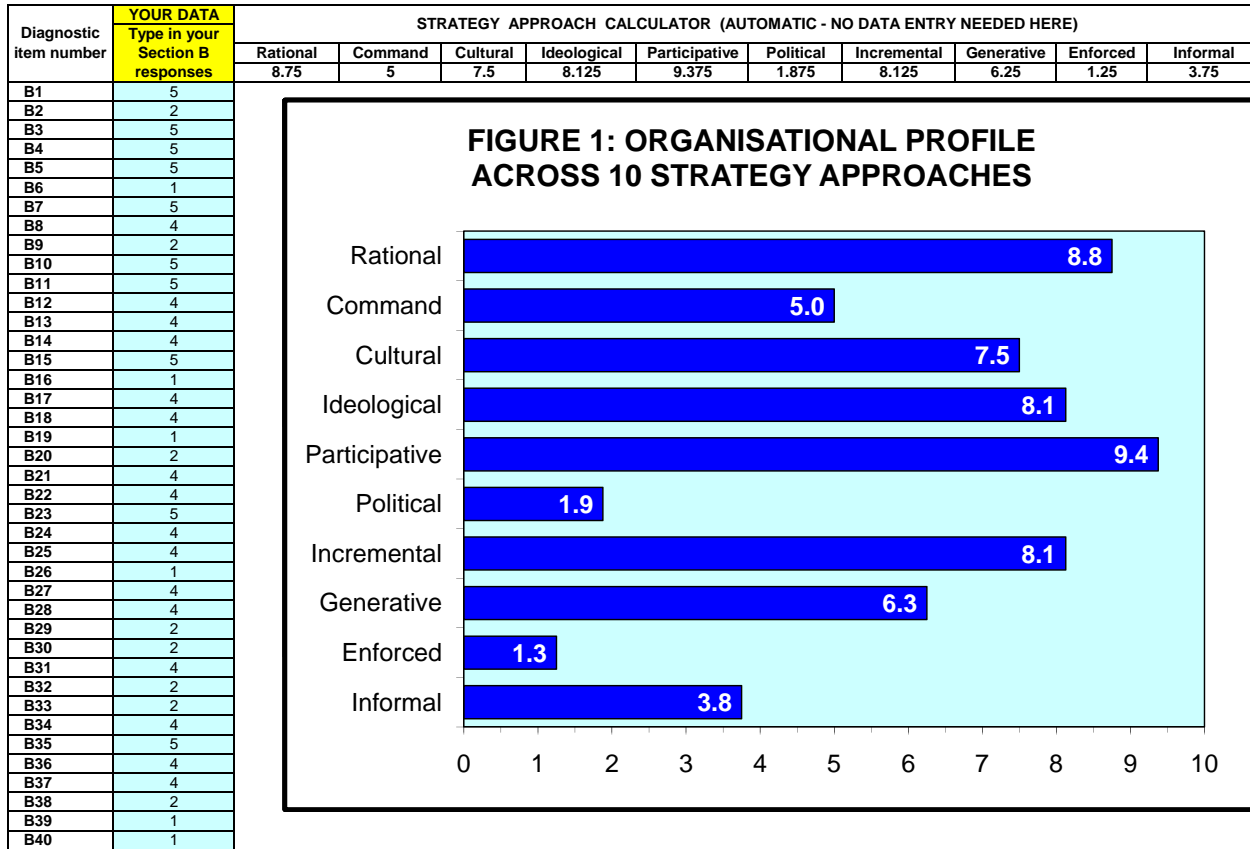

STRATEGY PROCESS DIAGNOSTIC[®] (Version 5)
ORGANISATIONAL PROFILE ACROSS 10 STRATEGY APPROACHES (Refer to Section B of Diagnostic)

STRATEGY PROCESS DIAGNOSTIC[®] (Version 5)
ASSESSING ENVIRONMENTAL UNCERTAINTY (Refer to Section E of Diagnostic)